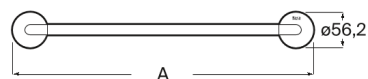

HOTELS

Round - Towel rail

DIMENSIONS

Length 481 mm
Width 56 mm

COLOURS AND FINISHES

C0 Chrome

TECHNICAL DRAWINGS

A
790
631
481
331

FEATURES

Towel rail.

Finish: Chrome

Fixing kit: Included

Installation options: Only with screws

Installation type: Wall-mounted

Material: Metal

Maximum weight supported (Kg): 10